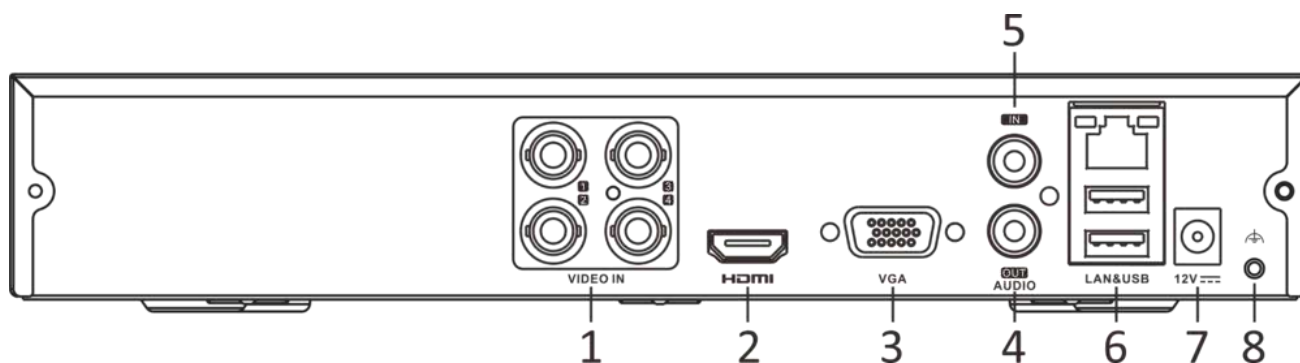

Dimension

scale/1:1;Unit/mm

Physical Interface

No.	Description	No.	Description
1	Video and coaxial audio in	5	AUDIO IN, RCA connector
2	HDMI interface	6	LAN network interface and USB interface
3	VGA interface	7	12 VDC power input
4	AUDIO OUT, RCA connector	8	GND