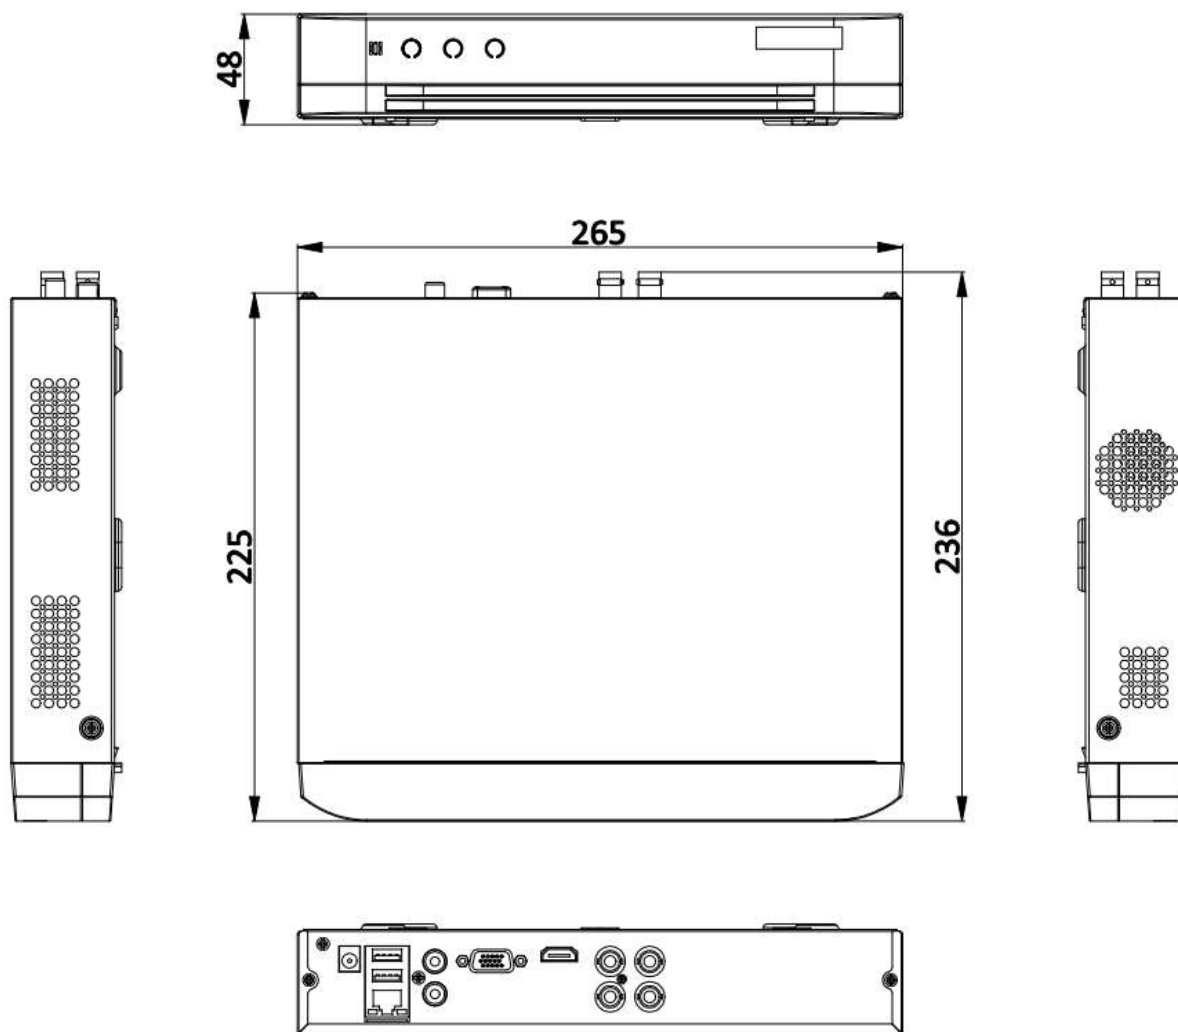

Dimension

scale/1:1;Unit/mm

Physical Interface

No.	Description	No.	Description
1	Video and coaxial audio in	5	AUDIO IN, RCA connector
2	HDMI interface	6	LAN network interface and USB interface
3	VGA interface	7	12 VDC power input
4	AUDIO OUT, RCA connector	8	GND