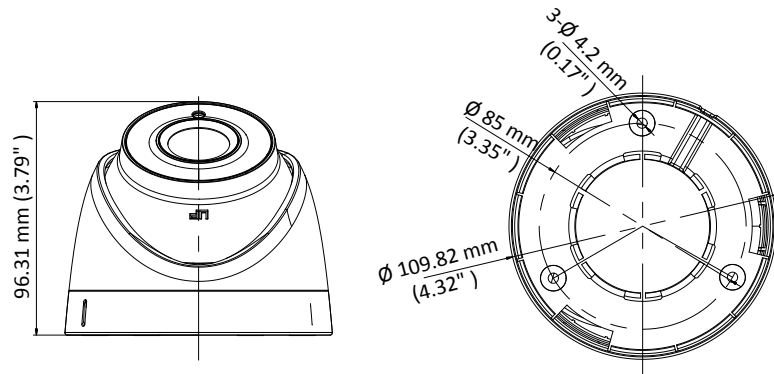

Order Models

DS-2CE78U8T-IT3

Dimension