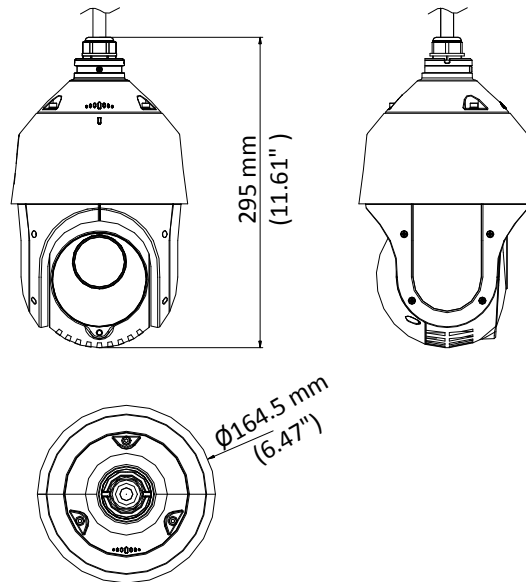

Order Model

DS-2AE4225TI-D(E)

Dimension

Distributed by

HIKVISION

Headquarters

No.555 Qianmo Road, Binjiang District,
Hangzhou 310051, China
T +86-571-8807-5998
overseasbusiness@hikvision.com

Hikvision USA
T +1-909-895-0400
sales.usa@hikvision.com