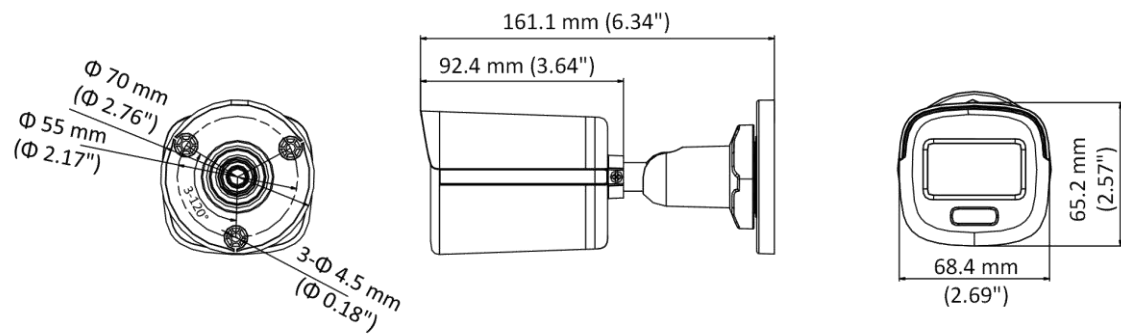

▪ Specification

Camera	
Image Sensor	2 MP CMOS
Max. Resolution	1920 (H) × 1080 (V)
Min. Illumination	0.001 Lux @ (F1.0, AGC ON), 0 Lux with white light
Shutter Time	PAL: 1/25 s to 1/50,000 s; NTSC: 1/30 s to 1/50,000 s
Angle Adjustment	Pan: 0° to 360°, Tilt: 0° to 90°, Rotation: 0° to 360°
Signal System	PAL/NTSC
Light Alarm	Solid Light Alarm (White Light)
Lens	
Lens Type	2.8 mm, 3.6 mm, 6 mm fixed focal lens
Focal Length & FOV	2.8 mm, horizontal FOV: 98°, vertical FOV: 51°, diagonal FOV: 115° 3.6 mm, horizontal FOV: 76°, vertical FOV: 41°, diagonal FOV: 90° 6 mm, horizontal FOV: 50°, vertical FOV: 27°, diagonal FOV: 58°
Lens Mount	M12
Illuminator	
Supplement Light Type	White Light
Supplement Light Range	Up to 20 m
Smart Supplement Light	Yes
Supplement Light Type	White Light
Image	
Image Parameters Switch	STD/HIGH-SAT/HIGHLIGHT
Image Settings	Brightness, Mirror, Sharpness, Anti-Banding, AGC
Frame Rate	TVI: 1080p@25fps/30fps CVI: 1080p@25fps/30fps AHD: 1080p@25fps/30fps CVBS: PAL/NTSC
Day/Night Mode	Color
Wide Dynamic Range (WDR)	Digital WDR
Image Enhancement	DWDR, BLC, HLC, Global
Noise Reduction	3D DNR/2D DNR
White Balance	Auto/Manual
Interface	
Video Output	Switchable TVI/AHD/CVI/CVBS
General	
Material	Metal
Dimension	161.1 mm × 70 mm × 70 mm (6.34" × 2.76" × 2.76")
Weight	Approx. 395 g (0.87 lb)
Operating Condition	-40°C to 60°C (-40°F to 140°F), Humidity: 90% or less (non-condensing)
Communication	HIKVISION-C
Language	English
Power	12 VDC ± 25%, Max. 2.4 W *You are recommended to use one power adapter to supply the power for one camera.

Approval

Protection	IP67
------------	------

▪ **Available Model**

DS-2CE10DF0T-F(2.8mm)

DS-2CE10DF0T-F(3.6mm)

DS-2CE10DF0T-F(6mm)

▪ **Dimension**

▪ **Accessory**